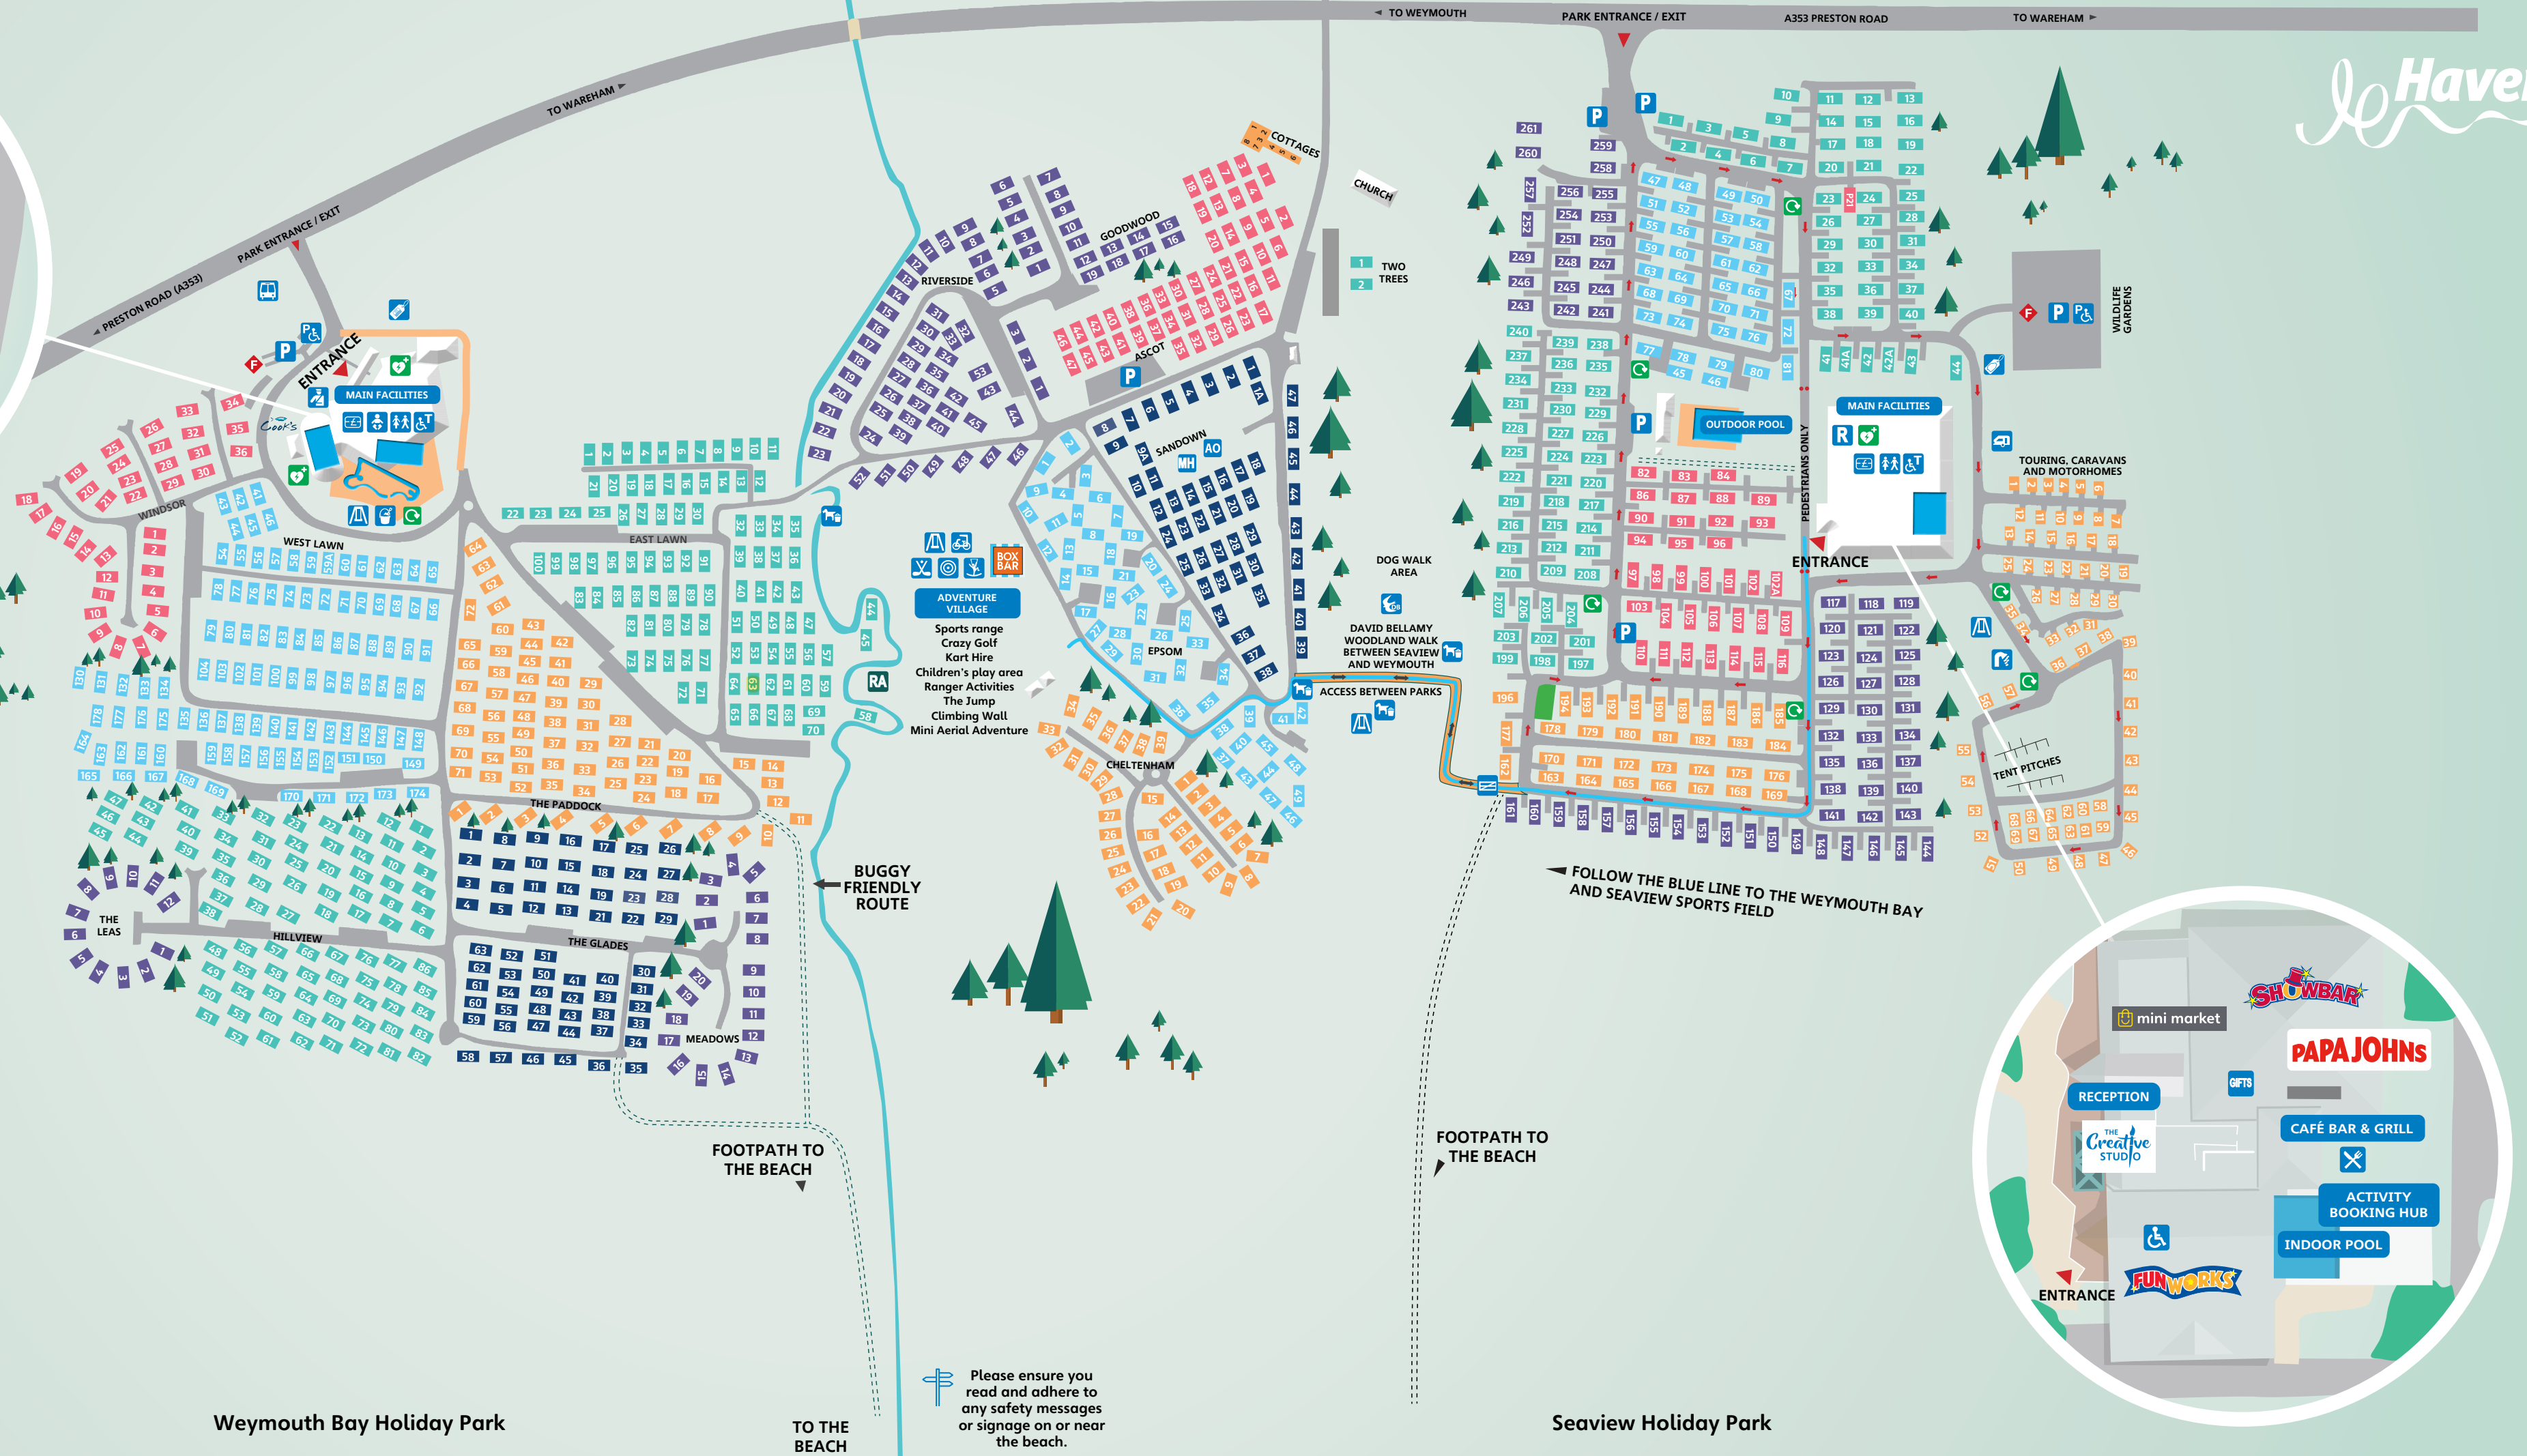

Map key

Food and drink

- COOK'S FISH & CHIPS
- PAPA JOHNS
- BOX BAR

Amenities

- SUPERMARKET
- ENTERTAINMENT VENUE
- ENTERTAINMENT VENUE
- CAFÉ BAR
- FUNWORKS AMUSEMENTS

Facilities

- RECEPTION
- TOURING RECEPTION
- CARAVAN SHOWGROUND
- OWNERS' LOUNGE
- ACCOMMODATION OFFICE
- MAINTENANCE HUB
- BUS STOP
- GATED ENTRANCE
- MAIN GATE SECURITY/CHECK-IN
- PARKING
- DOG BIN
- DISABLED PARKING
- FIRE ASSEMBLY POINT
- DEFIBRILLATOR
- RECYCLING POINT
- BABY CHANGING FACILITIES
- CASH POINT
- DISABLED ACCESS
- DISABLED TOILETS
- TOILETS
- TOURING WASHBLOCK
- LAUNDERETTE
- GIFT SHOP

Activities

- CHILDREN'S PLAY AREA
- ACTIVITY RANGE
- BUNGEE TRAMPOLINES
- ADVENTURE GOLF
- KART HIRE
- RANGER ACTIVITIES
- CONSERVATION AREA
- SOFT PLAY AREA
- SANDPIT

Reception

For any queries or questions relating to any aspect of your holiday, please call Reception.
 For assistance when Reception is closed, please call 24hr security.

Contact numbers

Reception **01305 832 271**
 24hr security **07795 030 366**

Map information correct at time of going to print January 2023.

WiFi access available for casual internet browsing in our Café Bar (inc. terrace) at both parks

Weymouth Bay Holiday Park

TO THE BEACH

Seaview Holiday Park

Please ensure you read and adhere to any safety messages or signage on or near the beach.